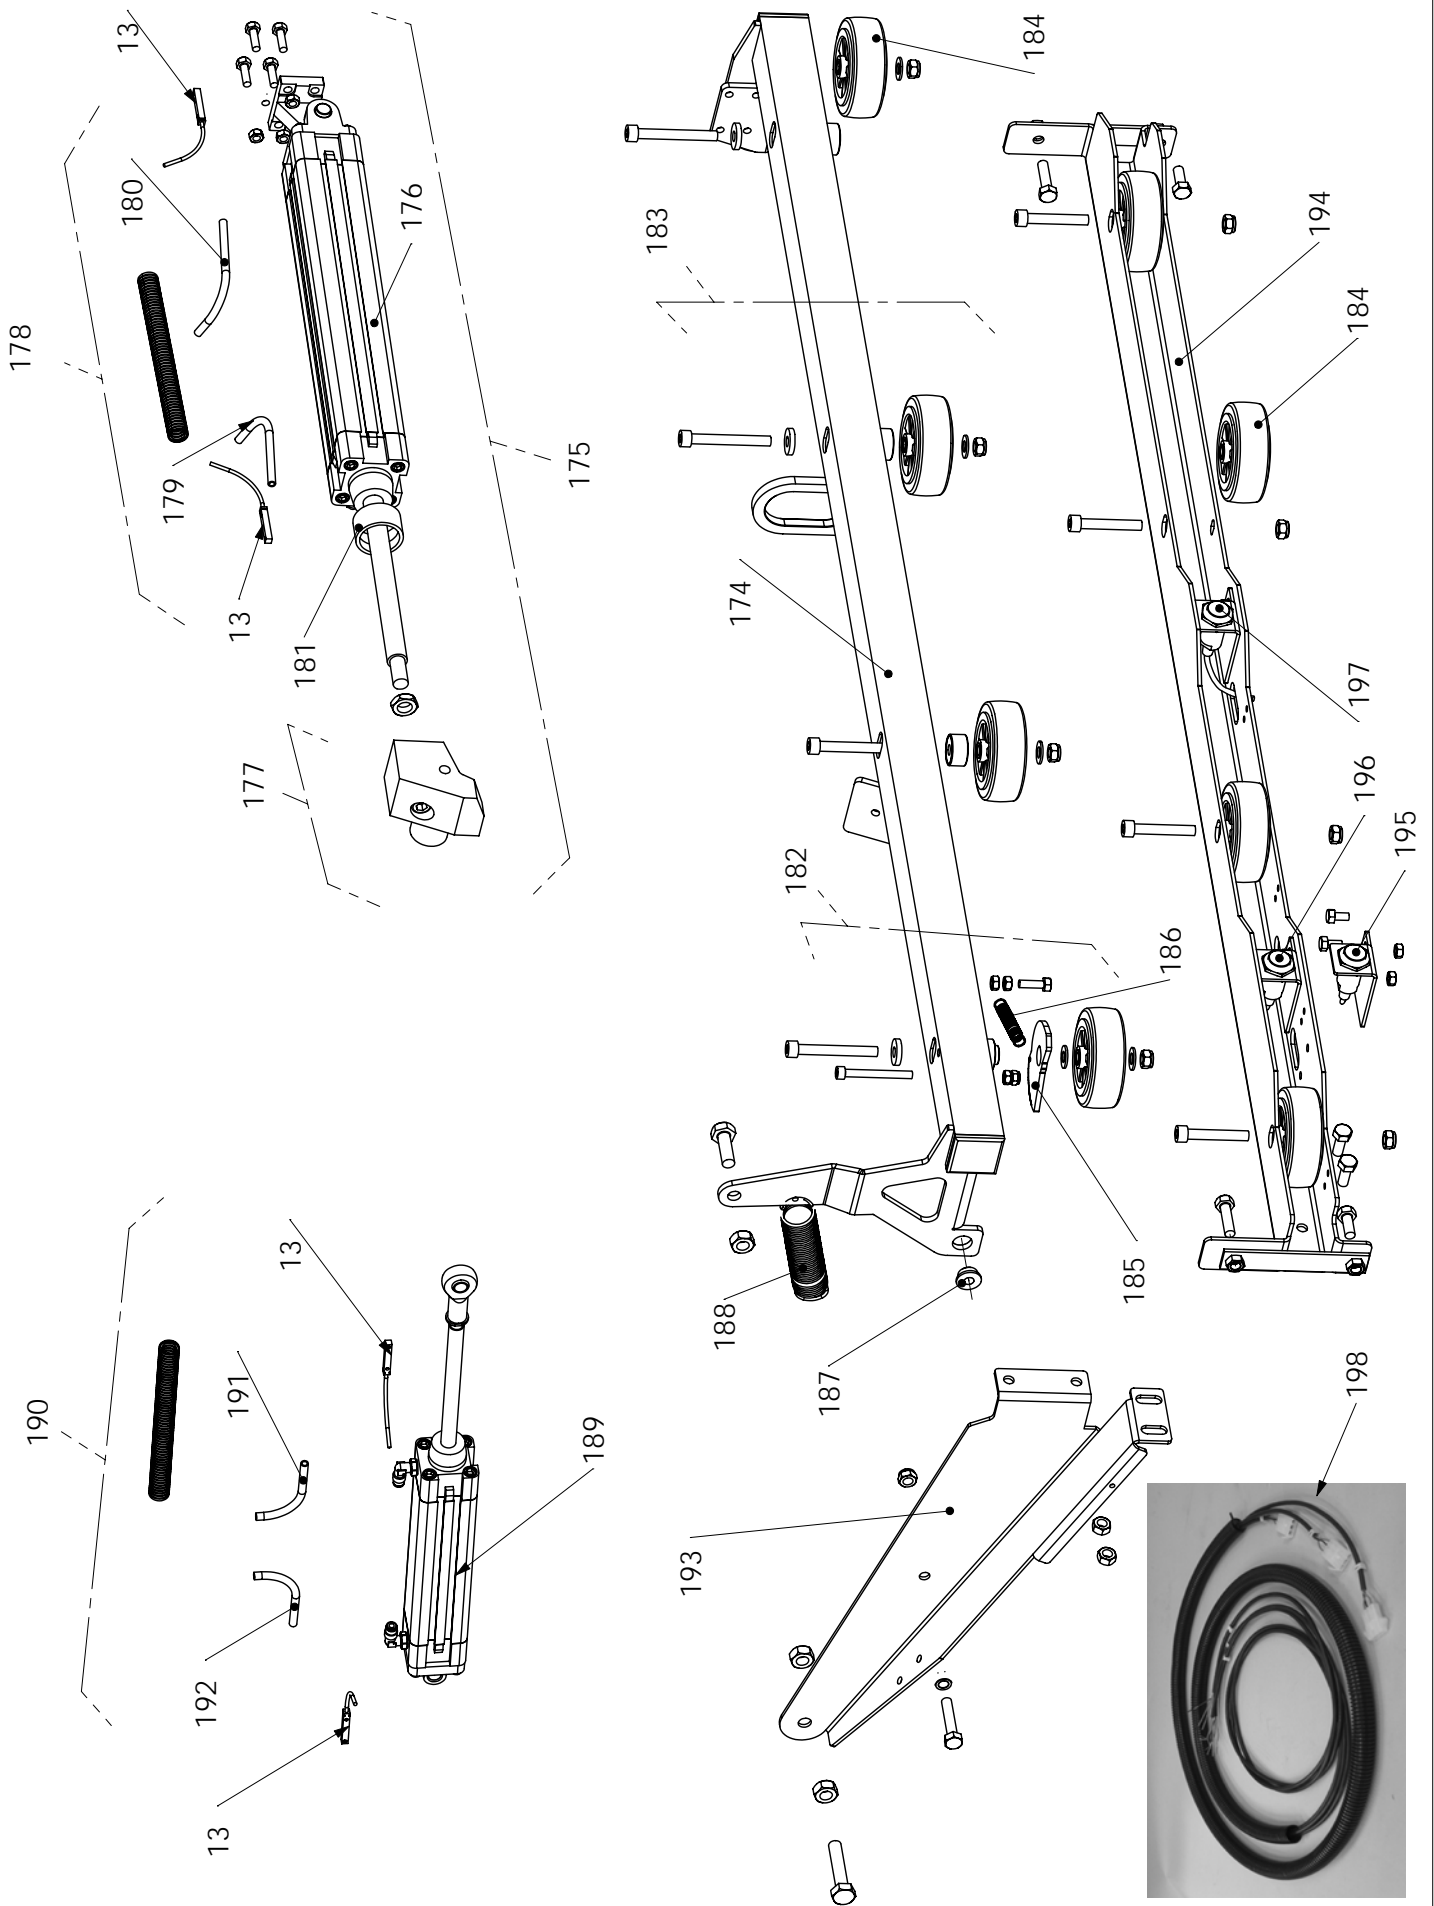

--- Wheelwasher W-750 / Turbowash 4000 ---