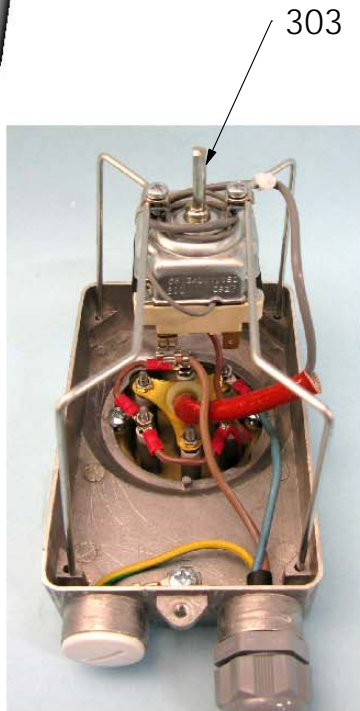

---- Wheelwasher W-750 / Turbowash 4000 ----

300
301 Previous version

302

300
301 Present version

303