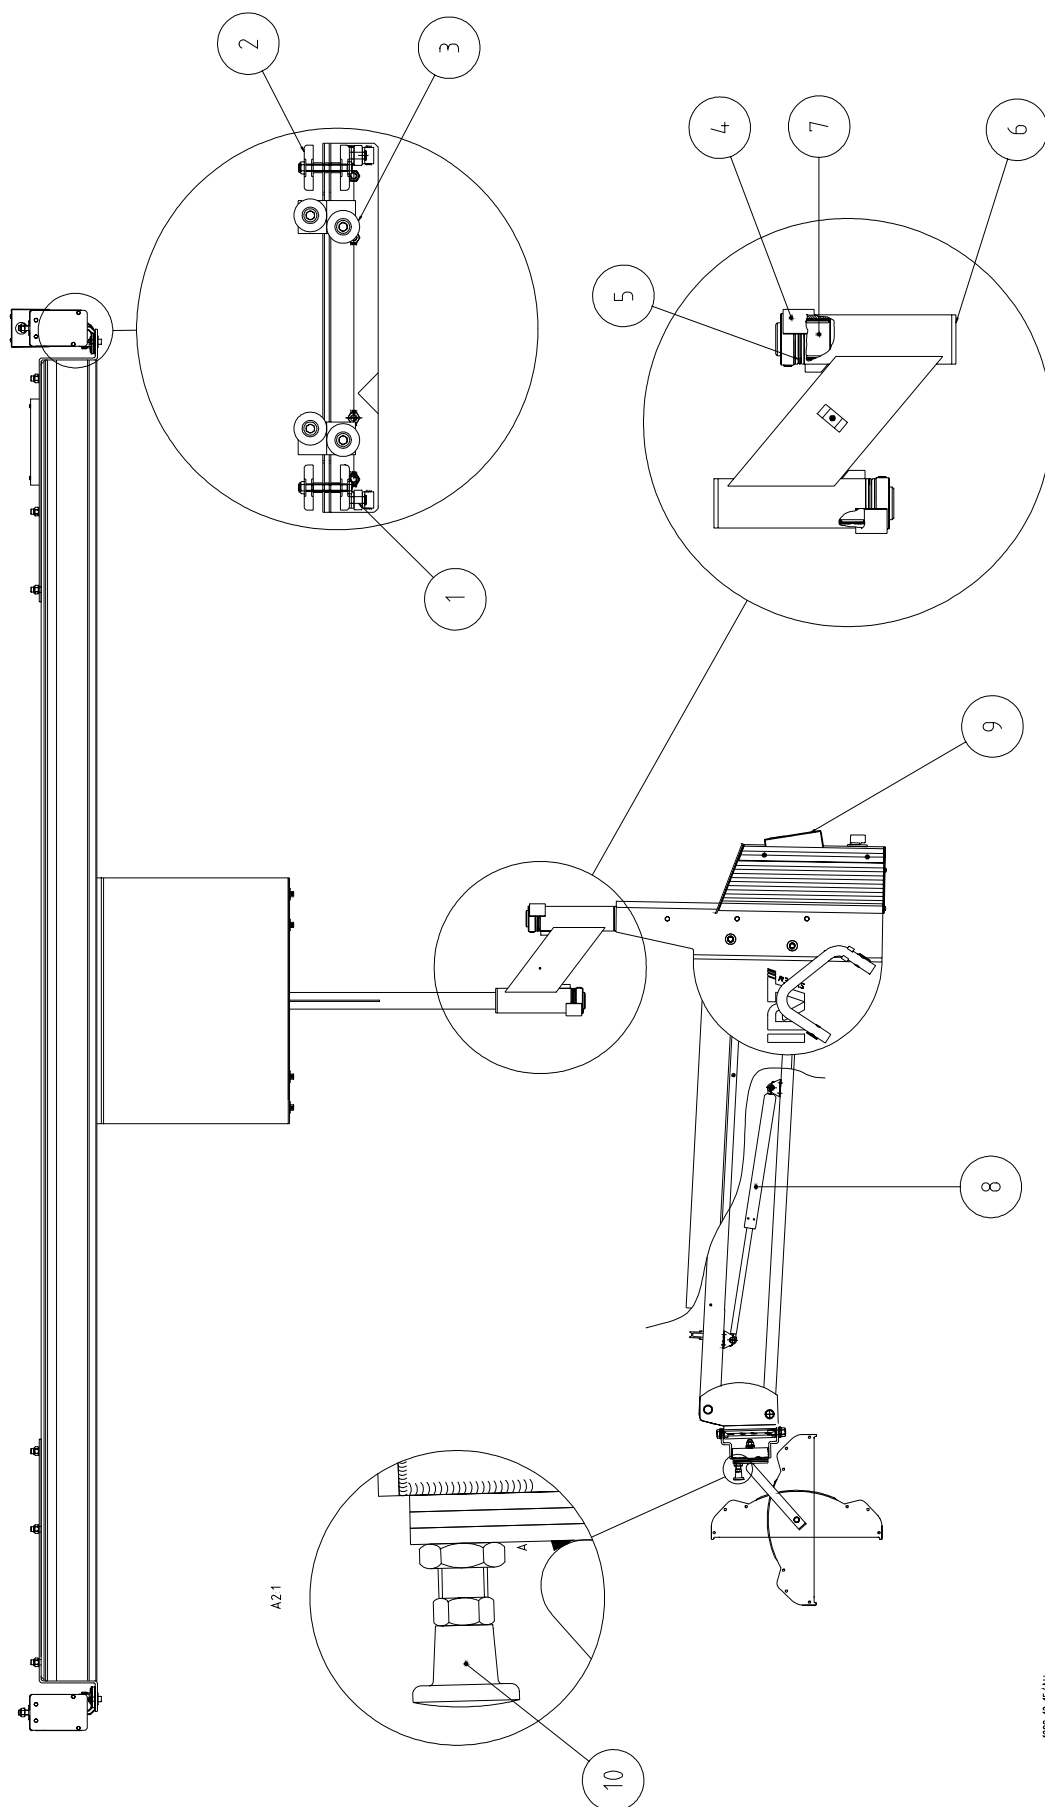

Sparepartlist Service

IRT-5000

0000_05-15/AH
 712401

Pos.	Description	Detail No.
1	WHEEL METALIC	712035
2	WHEEL BLACK NYLON	120578
3	WHEL WHITE NYLON	121005
4	STOP-RING	712029
5	BEARING	711885
6	BUSH	120572
7	BEARING	711882
8	GAS SPRING (ONE CASSETTE 850 N)	711464
	GAS SPRING (TWO CASSETTES 1450 N)	712399
9	OVERLAY EU	711949
	OVERLAY USA	711950
10	LOCKING BOLT	120295