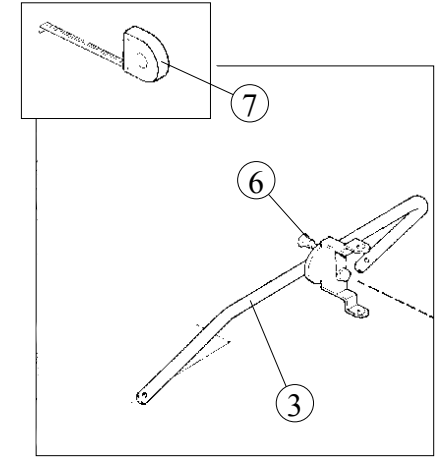

2 Cassettes

2.1. Backbar single & twin cassettes