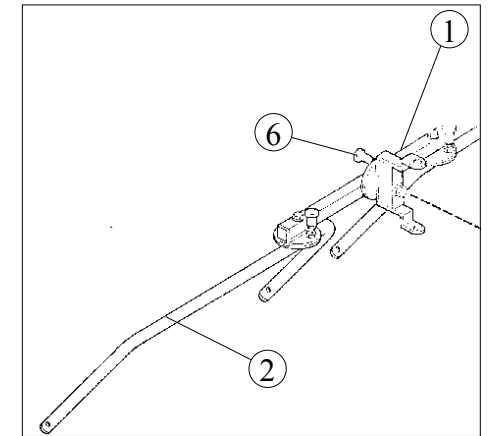

2 Cassettes

2.1. Backbar single & twin cassettes