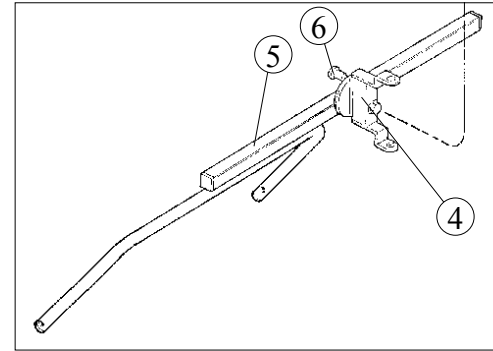

2 Cassettes

2.1. Backbar single & twin cassettes